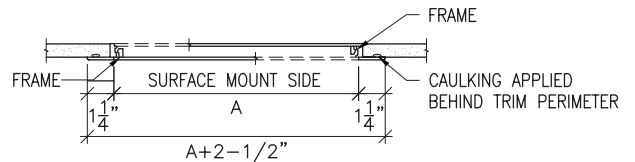

Model No.	Actual Door Size	Frame to Outer Flange	Shipping Weight Per Case (lbs)
WB-MAP 4x6	3 3/4" x 5 3/4"	5" x 7"	3
WB-MAP 6x9	5 3/4" x 8 3/4"	7 3/4" x 10 3/4"	6
WB-MAP 8x8	7 3/4" x 7 3/4"	9 3/4" x 9 3/4"	7
WB-MAP 12x12	11 1/2" x 11 1/2"	14" x 14"	13
WB-MAP 14x14	13 3/4" x 13 3/4"	16" x 16"	18
WB-MAP 22x22	21 3/4" x 21 3/4"	24 3/4" x 24 3/4"	23

WB-MAP

DIMENSIONS

Elevation

Section Detail