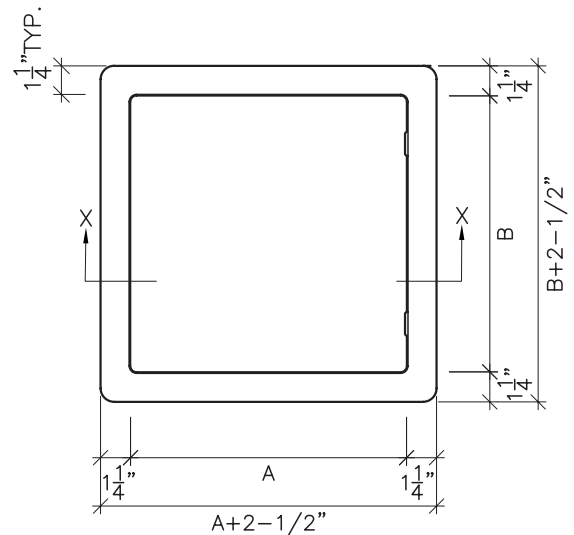

WB-MAP PLASTIC MULTI-FUNCTIONAL ACCESS DOOR

The WB-MAP Plastic Multi-Functional Access Door is an economical choice that allows easy access to plumbing, electrical wiring and other utility applications behind walls and ceilings. The door is constructed from high impact ABS plastic and has a textured finish.

Model No.	Actual Door Size	Frame to Outer Flange	Shipping Weight Per Case (lbs)
WB-MAP 4x6	3 3/4" x 5 3/4"	5" x 7"	3
WB-MAP 6x9	5 3/4" x 8 3/4"	7 3/4" x 10 3/4"	6
WB-MAP 8x8	7 3/4" x 7 3/4"	9 3/4" x 9 3/4"	7
WB-MAP 12x12	11 1/2" x 11 1/2"	14" x 14"	13
WB-MAP 14x14	13 3/4" x 13 3/4"	16" x 16"	18
WB-MAP 22x22	21 3/4" x 21 3/4"	24 3/4" x 24 3/4"	23

WB-MAP

DIMENSIONS

Elevation

Section Detail