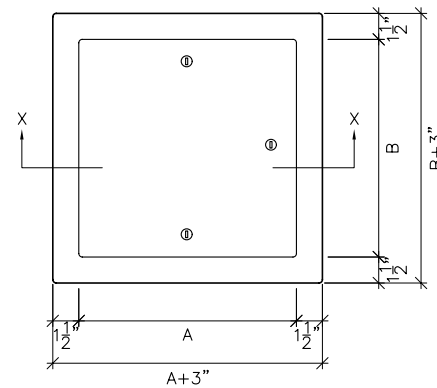

WB-GP PREMIUM GENERAL PURPOSE ACCESS DOOR

The WB-GP Premium General Purpose Access Door is a precision-flush access door for wall and ceiling applications. The frame is laser cut from one sheet of cold rolled steel with no corner mitering and is the aesthetic preference of architects and building professionals alike.

FEATURES

Door and Trim	14 ga. cold rolled steel, trim 1 1/2" wide
Return Frame	18 ga. cold rolled steel, depth of 1 3/4"
Hinge	Fully-concealed off set hinge. Allows opening to 170°. Number of hinges varies with size of door and will be placed on long side of door unless otherwise requested.
Latch	Flush, stainless steel cam operated with screwdriver. Doors over 24" will have semi-concealed piano-type hinge.
Finish	White powder coat paintable finish
Options (at extra cost)	<ul style="list-style-type: none"> • Tamper Proof Cams, Hex, Torx Pin Screw Assembly • Key cylinder lock with key (code 151) • Mortise Lock Preparation • Air-tight Neoprene Gasketing • Stainless Steel #304 or #316 (#4 satin finish) • Galvanized/Zinc Coating Finish • Masonry Anchor Straps • Custom Sizes Available

WB-GP PREMIUM

DIMENSIONS

Elevation

Section Detail

Model No.	A x B Door Size	Hinges	Cam Latch	Shipping Weight (lbs) Steel/Stainless
WB-GP 6x6	6" x 6"	1	1	4
WB-GP 8x8	8" x 8"	1	1	5
WB-GP 8x12	8" x 12"	1	1	6
WB-GP 8x16	8" x 16"	2	3	8
WB-GP 10x10	10" x 10"	1	1	6
WB-GP 12x12	12" x 12"	1	3	8
WB-GP 12x16	12" x 16"	2	3	10
WB-GP 12x18	12" x 18"	2	3	11
WB-GP 12x24	12" x 24"	3	4	14
WB-GP 14x14	14" x 14"	2	3	10
WB-GP 16x16	16" x 16"	2	3	13
WB-GP 16x20	16" x 20"	3	3	16
WB-GP 16x24	16" x 24"	3	4	17
WB-GP 18x18	18" x 18"	3	3	14
WB-GP 18x24	18" x 24"	3	4	18
WB-GP 18x36	18" x 36"	PH	5	29