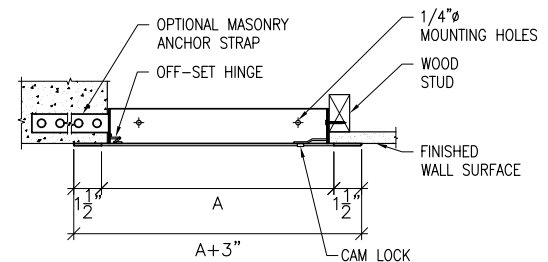

FEATURES

Door and Trim	14 ga. cold rolled steel, trim 1 1/2" wide
Return Frame	18 ga. cold rolled steel, depth of 1 3/4"
Hinge	Fully-concealed off set hinge. Allows opening to 170°. Number of hinges varies with size of door and will be placed on long side of door unless otherwise requested.
Latch	Flush, stainless steel cam operated with screwdriver. Doors over 24" will have semi-concealed piano-type hinge.
Finish	White powder coat paintable finish
Options (at extra cost)	<ul style="list-style-type: none"> • Tamper Proof Cams, Hex, Torx Pin Screw Assembly • Key cylinder lock with key (code 151) • Mortise Lock Preparation • Air-tight Neoprene Gasketing • Stainless Steel #304 or #316 (#4 satin finish) • Galvanized/Zinc Coating Finish • Masonry Anchor Straps • Custom Sizes Available

WB-GP PREMIUM

DIMENSIONS

Elevation

Section Detail

Model No.	A x B Door Size	Hinges	Cam Latch	Shipping Weight (lbs) Steel/Stainless
WB-GP 6x6	6" x 6"	1	1	4
WB-GP 8x8	8" x 8"	1	1	5
WB-GP 8x12	8" x 12"	1	1	6
WB-GP 8x16	8" x 16"	2	3	8
WB-GP 10x10	10" x 10"	1	1	6
WB-GP 12x12	12" x 12"	1	3	8
WB-GP 12x16	12" x 16"	2	3	10
WB-GP 12x18	12" x 18"	2	3	11
WB-GP 12x24	12" x 24"	3	4	14
WB-GP 14x14	14" x 14"	2	3	10
WB-GP 16x16	16" x 16"	2	3	13
WB-GP 16x20	16" x 20"	3	3	16
WB-GP 16x24	16" x 24"	3	4	17
WB-GP 18x18	18" x 18"	3	3	14
WB-GP 18x24	18" x 24"	3	4	18
WB-GP 18x36	18" x 36"	PH	5	29

Model No.	A x B Door Size	Hinges	Cam Latch	Shipping Weight (lbs) Steel/Stainless
WB-GP 20x20	20" x 20"	3	3	17
WB-GP 20x24	20" x 24"	3	4	21
WB-GP 20x30	20" x 30"	PH	4	23
WB-GP 22x22	22" x 22"	3	4	22
WB-GP 22x24	22" x 24"	3	4	23
WB-GP 22x30	22" x 30"	PH	4	25
WB-GP 22x36	22" x 36"	PH	5	32
WB-GP 24x24	24" x 24"	3	4	24
WB-GP 24x30	24" x 30"	PH	4	27
WB-GP 24x36	24" x 36"	PH	5	35
WB-GP 24x48	24" x 48"	PH	6	43
WB-GP 30x30	30" x 30"	PH	6	32
WB-GP 30x36	30" x 36"	PH	7	39
WB-GP 36x36	36" x 36"	PH	9	44
WB-GP 36x48	36" x 48"	PH	10	57
WB-GP 48x48	48" x 48"	PH	12	70