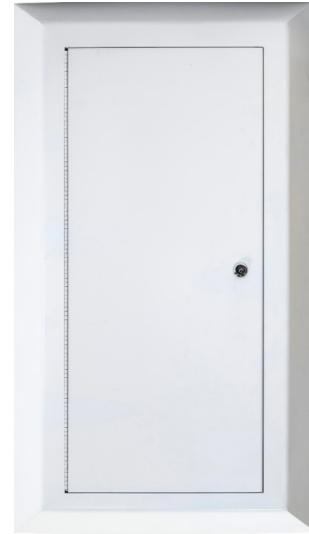

ATLAS AND HYPERION LIGATURE RESISTANT SERIES

Williams Brothers' Atlas and Hyperion Security Series includes a line of Ligature Resistant cabinets. Cabinets can be mounted in recessed or semi-recessed fashion to accommodate a 10lb. fire extinguisher (i.e. Strike First SF-ABC680). Made with functionality and a patient's safety in mind, the cabinet's design minimizes access points that could result in self-harm.

FEATURES

Wall Mount Style	<ul style="list-style-type: none"> • Recessed • Semi-recessed
Hinge	<ul style="list-style-type: none"> • Continuous piano hinge
Latch	<ul style="list-style-type: none"> • Keyed cylinder lock (151 key code)
Standard Door Style	<ul style="list-style-type: none"> • Full metal
Standard Finish	<ul style="list-style-type: none"> • Super durable white powder coat finish
Options (at extra cost)	<ul style="list-style-type: none"> • Fire rated 2 hr Warnock Hersey Interek spec ID #27905

A-301-LR RECESSED LIGATURE RESISTANT

Model No.	Description	Size (W x H x D)
A-301-LR	<ul style="list-style-type: none"> • Recessed ligature resistant • Full metal w/ piano hinge and keyed cylinder lock • 5/8" deep sloped trim w/ welded corners ground smooth 	9"x24"x6"
A-381-LR	<ul style="list-style-type: none"> • Semi-recessed ligature resistant • Full metal w/ piano hinge and keyed cylinder lock • 2 3/4" deep sloped trim w/ welded corners ground smooth 	9"x24"x6"