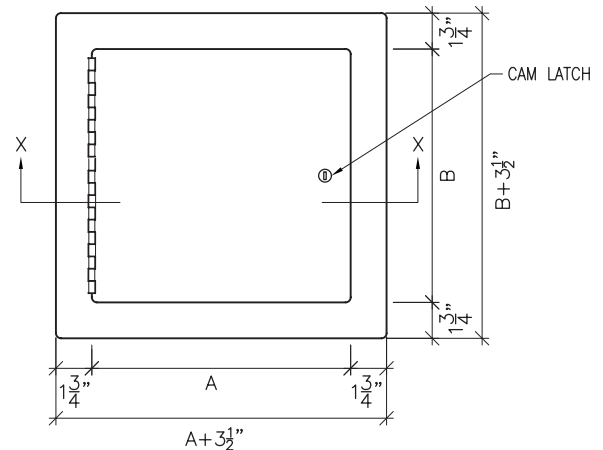

FEATURES

Door and Trim	.060 Aluminum, trim 1 3/4" wide
Return Frame	.060 Aluminum, depth of 1 1/16"
Hinge	Full length piano hinge
Latches	Flush aluminum cam
Finish	White powder coat paintable finish
Options (at extra cost)	<ul style="list-style-type: none"> • Key cylinder lock with key (code 151) • Neoprene Gasketing

Model No.	A x B Door Size	Cam Latch	Shipping Weight (lbs) Steel/Stainless
WB-ALU 6x6	6" x 6"	1	2.5
WB-ALU 8x8	8" x 8"	1	3.5
WB-ALU 8x12	8" x 12"	1	5
WB-ALU 10x10	10" x 10"	1	5
WB-ALU 12x12	12" x 12"	1	6
WB-ALU 12x16	12" x 16"	3	7.5
WB-ALU 12x18	12" x 18"	3	8
WB-ALU 12x24	12" x 24"	3	10
WB-ALU 14x14	14" x 14"	3	7.5
WB-ALU 16x16	16" x 16"	3	9
WB-ALU 18x18	18" x 18"	3	15
WB-ALU 18x24	18" x 24"	4	13
WB-ALU 18x36	18" x 36"	5	29
WB-ALU 20x20	20" x 20"	3	19
WB-ALU 22x22	22" x 22"	4	21
WB-ALU 22x30	22" x 30"	5	27
WB-ALU 22x36	22" x 36"	5	30
WB-ALU 24x24	24" x 24"	4	24
WB-ALU 24x30	24" x 30"	4	28
WB-ALU 24x36	24" x 36"	5	32
WB-ALU 24x48	24" x 48"	6	40
WB-ALU 30x30	30" x 30"	6	34
WB-ALU 36x36	36" x 36"	9	45
WB-ALU 36x48	36" x 48"	10	57
WB-ALU 48x48	48" x 48"	12	70

Rough wall opening = door size + 1/4"

WB-ALU

DIMENSIONS

Elevation

Section Detail