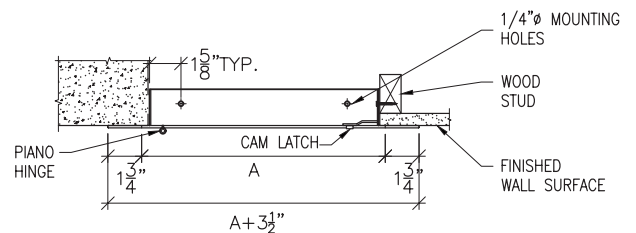

FEATURES

Door and Trim	.060 Aluminum, trim 1 3/4" wide
Return Frame	.060 Aluminum, depth of 1 1/16"
Hinge	Full length piano hinge
Latches	Flush aluminum cam
Finish	White powder coat paintable finish
Options (at extra cost)	<ul style="list-style-type: none"> • Key cylinder lock with key (code 151) • Neoprene Gasketing

Model No.	A x B Door Size	Cam Latch	Shipping Weight (lbs) Steel/Stainless
WB-ALU 6x6	6" x 6"	1	2.5
WB-ALU 8x8	8" x 8"	1	3.5
WB-ALU 8x12	8" x 12"	1	5
WB-ALU 10x10	10" x 10"	1	5
WB-ALU 12x12	12" x 12"	1	6
WB-ALU 12x16	12" x 16"	3	7.5
WB-ALU 12x18	12" x 18"	3	8
WB-ALU 12x24	12" x 24"	3	10
WB-ALU 14x14	14" x 14"	3	7.5
WB-ALU 16x16	16" x 16"	3	9
WB-ALU 18x18	18" x 18"	3	15
WB-ALU 18x24	18" x 24"	4	13
WB-ALU 18x36	18" x 36"	5	29
WB-ALU 20x20	20" x 20"	3	19
WB-ALU 22x22	22" x 22"	4	21
WB-ALU 22x30	22" x 30"	5	27
WB-ALU 22x36	22" x 36"	5	30
WB-ALU 24x24	24" x 24"	4	24
WB-ALU 24x30	24" x 30"	4	28
WB-ALU 24x36	24" x 36"	5	32
WB-ALU 24x48	24" x 48"	6	40
WB-ALU 30x30	30" x 30"	6	34
WB-ALU 36x36	36" x 36"	9	45
WB-ALU 36x48	36" x 48"	10	57
WB-ALU 48x48	48" x 48"	12	70

Rough wall opening = door size + 1/4"

WB-ALU

DIMENSIONS

Elevation

Section Detail