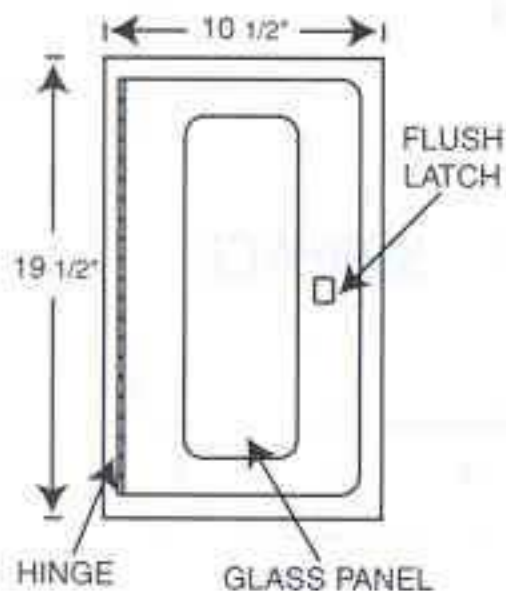

8 X 17 X 5 SEMI RECESSED FEATURES

- Semi-recessed extinguisher cabinet
- 1" T.B.
- Welded trim to allow for installation in a 4" wall
- Full Glass Viewing Panel
- Grey baked enamel finish
- accommodates a 5 lb dry chemical

OPTIONS

- Stainless steel tub and front 304-#4 satin finish

DIMENSIONS